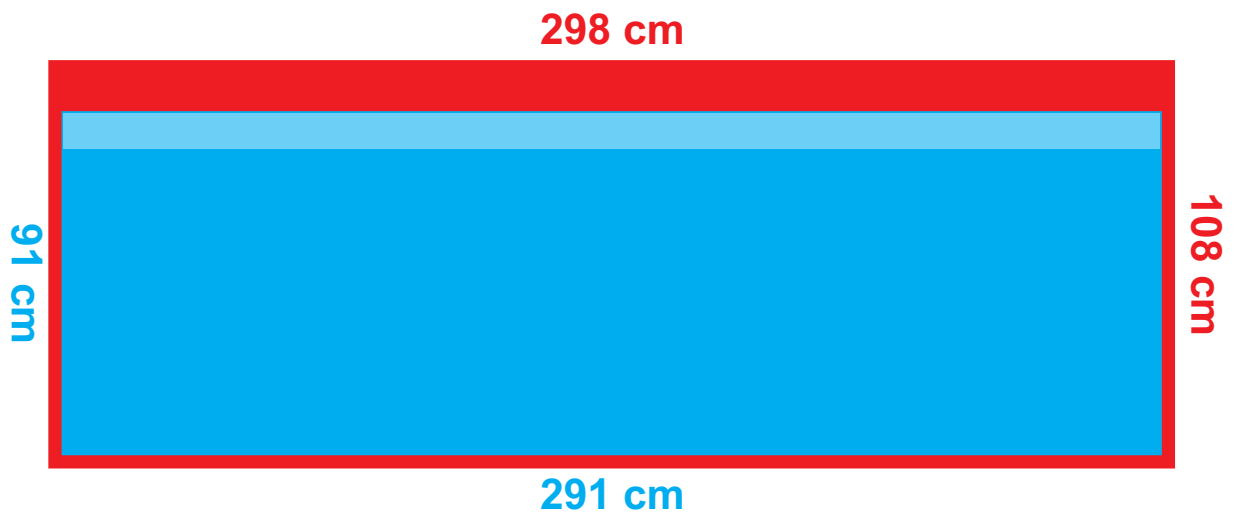

TENT 3x3 m HALF WALL

The templates contain overlapping.

What do the particular colours mean:

-  main printing area
-  tunnel
-  overlapping